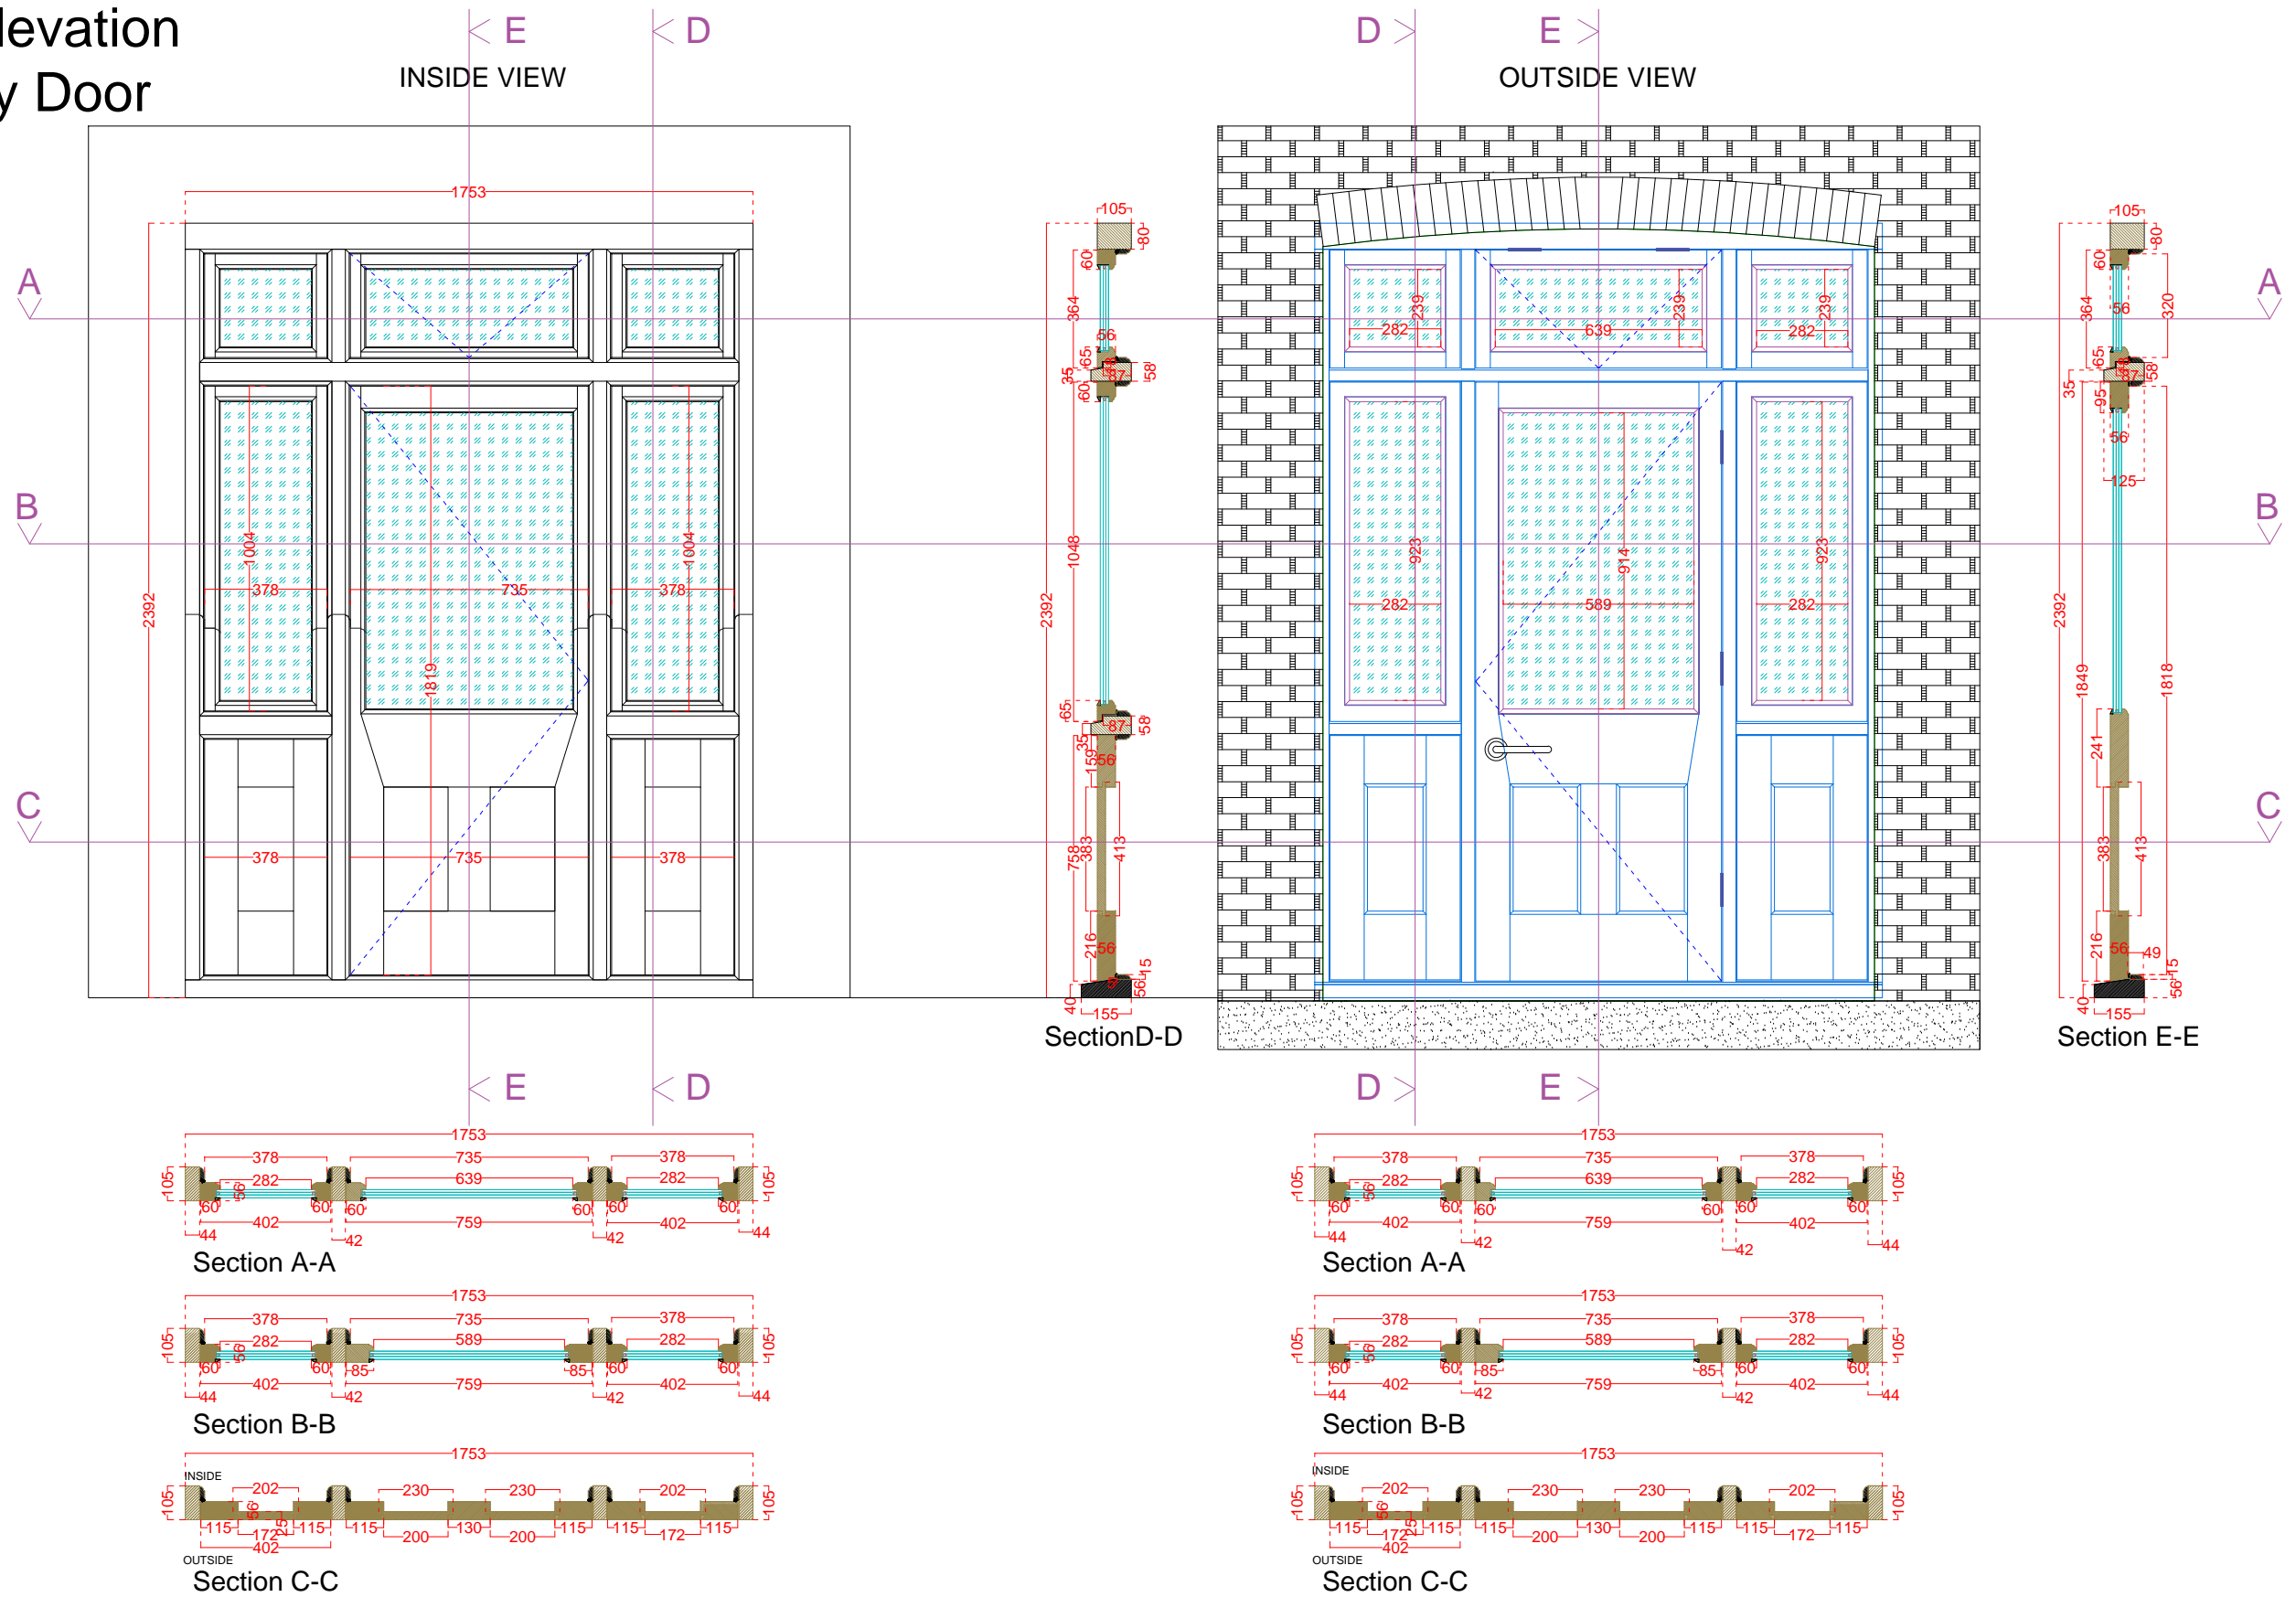

# Rear Elevation Balcony Door

	Rear Elevation	Door	Date 01.2016
	Wandsworth Sash Windows 10 Green Lane, London	Balcony Door	Sheet: